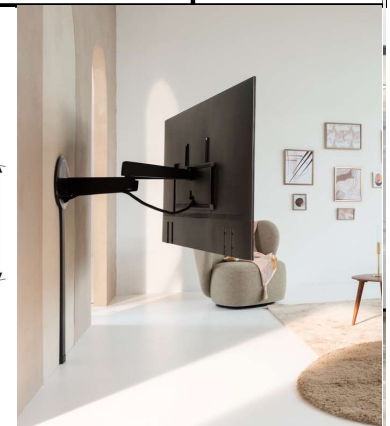

ΚΩΔΙΚΟΣ / EAN

**ΛΙΑΝΙΚΗ ΤΙΜΗ
ΜΕ ΦΠΑ**

SIGNATURE

Excellence in motion

TVM 7655
8712285350580
27.35.

TVM 7655

40" - 77"

max 35 kgs

VESA (mm) 600 x 400 * 3D-Leveling™:
Seamless fit with any OLED/QLED TV
Extends up to/distance (from the wall) 72cm
Cable Inlay System (CIS®)
Smooth OneFinger Movement
SPS Screen Protection System (up to 65 inch TVs)
15 years guarantee

€ 499

TVM 7675
8712285350603
27.35.

MOVE YOUR TV
BY REMOTE CONTROL

TVM 7675

40" - 77"

max 35 kgs

VESA (mm) 600 x 400 * 3D-Leveling™:
AUTOMATIC Movement (turns automatically when TV is switched on/off)
HDMI-CEC App control for additional functionality
Extends up to/distance (from the wall) 72cm
Remote control infra red (& Bluetooth optional) Apple voice control
HDMI loop-through & HDMI cable included
Cable Inlay System (CIS®)
Electronic Screen Protection System (ESPS®)

€ 899

TVM 7675 PRO
8712285354984
27.35.

MOVE YOUR TV
BY REMOTE CONTROL RS-232 / ETHERNET

TVM 7675 PRO

40" - 77"

max 35 kgs

VESA (mm) 600 x 400 * 3D-Leveling™:
AUTOMATIC Movement (turns automatically when TV is switched on/off)
HDMI-CEC App control for additional functionality
Extends up to/distance (from the wall) 72cm
Remote control infra red (& Bluetooth optional) Apple voice control
HDMI loop-through & HDMI cable included
Cable Inlay System (CIS®)
Electronic Screen Protection System (ESPS®)
RS-232 / Ethernet

€ 1.240