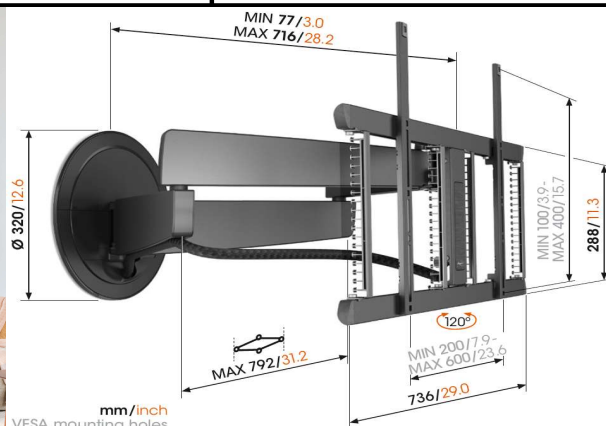

ΚΩΔΙΚΟΣ / EAN

**ΛΙΑΝΙΚΗ ΤΙΜΗ
ΜΕ ΦΠΑ**

SIGNATURE

Excellence in motion

TVM 7655
8712285350580
27.35.

TVM 7655

40" - 77"

max 35 kgs

VESA (mm) 600 x 400 * 3D-Leveling™:
Seamless fit with any OLED/QLED TV
Extends up to/distance (from the wall) 72cm
Cable Inlay System (CIS®)
Smooth OneFinger Movement
SPS Screen Protection System (up to 65 inch TVs)
15 years guarantee

€ 499

TVM 7675
8712285350603
27.35.

MOVE YOUR TV
BY REMOTE CONTROL

TVM 7675

40" - 77"

max 35 kgs

VESA (mm) 600 x 400 * 3D-Leveling™:
AUTOMATIC Movement (turns automatically when TV is switched on/off)
HDMI-CEC App control for additional functionality
Extends up to/distance (from the wall) 72cm
Remote control infra red (& Bluetooth optional) Apple voice control
HDMI loop-through & HDMI cable included
Cable Inlay System (CIS®)
Electronic Screen Protection System (ESPS®)

€ 899

TVM 7675 PRO
8712285354984
27.35.

MOVE YOUR TV
BY REMOTE CONTROL RS-232 / ETHERNET

TVM 7675 PRO

40" - 77"

max 35 kgs

VESA (mm) 600 x 400 * 3D-Leveling™:
AUTOMATIC Movement (turns automatically when TV is switched on/off)
HDMI-CEC App control for additional functionality
Extends up to/distance (from the wall) 72cm
Remote control infra red (& Bluetooth optional) Apple voice control
HDMI loop-through & HDMI cable included
Cable Inlay System (CIS®)
Electronic Screen Protection System (ESPS®)
RS-232 / Ethernet

€ 1.240